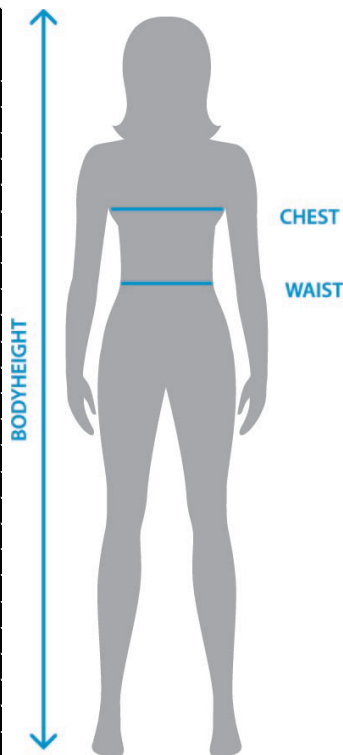

FEMALE ARMOR SIZING		Sentry Ultra Conceal	Sentry Covert
C1 X-Small (4-6)	Front Armor Size	8" x 13" / 20 x 33cm	8" x 13" / 20 x 33cm
	Back Armor Size*	9" x 13" / 23 x 33cm	23" x 13" / 58 x 33cm
	Chest Range	30" - 34" / 76 - 86cm	30" - 34" / 76 - 86cm
	Waist Range	23" - 28" / 58 - 71cm	23" - 28" / 58 - 71cm
	Approximate Height	5'3" - 5'4"	5'3" - 5'4"
C2 Small (6-8)	Front Armor Size	9" x 14" / 23 x 36cm	9" x 14" / 23 x 36cm
	Back Armor Size*	10" x 14" / 25 x 36cm	26" x 14" / 66 x 36cm
	Chest Range	35" - 38" / 89 - 97cm	35" - 38" / 89 - 97cm
	Waist Range	26" - 32" / 66 - 81cm	26" - 32" / 66 - 81cm
C3 Medium (10-12)	Front Armor Size	10" x 15" / 25 x 38cm	10" x 15" / 25 x 38cm
	Back Armor Size*	11" x 15" / 28 x 38cm	30" x 15" / 76 - 38cm
	Chest Range	38" - 42" / 97 - 107cm	38" - 42" / 97 - 107cm
	Waist Range	30" - 35" / 76 - 89cm	30" - 35" / 76 - 89cm
	Approximate Height	5'7"	5'7"
C4 Large (14-18)	Front Armor Size	11" x 16" / 28 x 41cm	11" x 16" / 28 x 41cm
	Back Armor Size*	12" x 15" / 30 x 38cm	35" x 15" / 89 x 38cm
	Chest Range	42" - 54" / 107 - 137cm	42" - 54" / 107 - 137cm
	Waist Range	35" - 40" / 89 - 102cm	35" - 40" / 89 - 102cm
C5 X-Large (18-22)	Front Armor Size	12" x 17" / 30 x 43cm	12" x 17" / 30 x 43cm
	Back Armor Size*	13" x 15" / 33 x 38cm	40" x 15" / 102 x 38cm
	Chest Range	47" - 55" / 119 - 140cm	47" - 55" / 119 - 140cm
	Waist Range	40" - 48" / 102 - 122cm	40" - 48" / 102 - 122cm
	Approximate Height	5'7" - 5'11"	5'7" - 5'11"

*Sentry Covert Back Armor Sizes include the wrap around side coverage